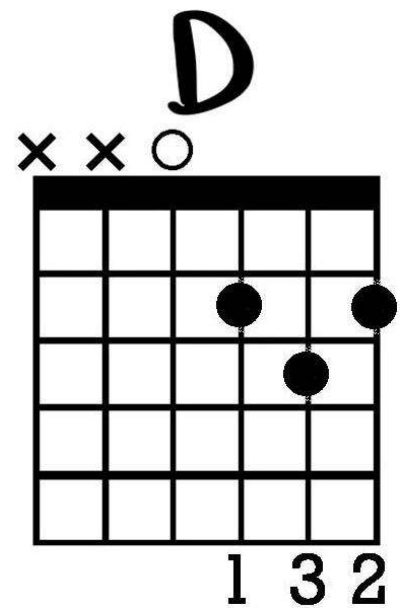

**Fret Board: Green = Em
Red = Am**

**Fret Board: Green = E (major)
Red = Em**

Extra chords for you to have fun with! The numbers are for your first finger (1) your middle finger (2) and your ring finger (3)