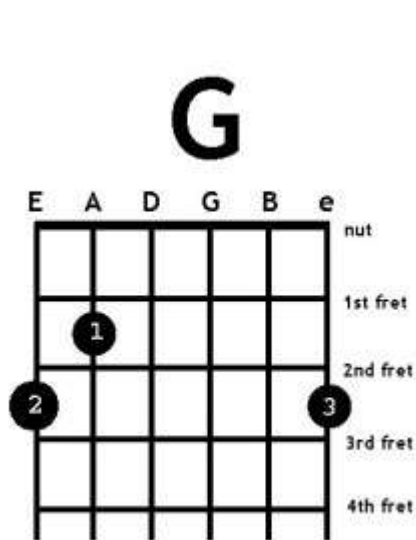

**Fret Board: Green = Em
Red = Am**

**Fret Board: Green = E (major)
Red = Em**

Extra chords for you to have fun with! The numbers are for your first finger (1) your middle finger (2) and your ring finger (3)